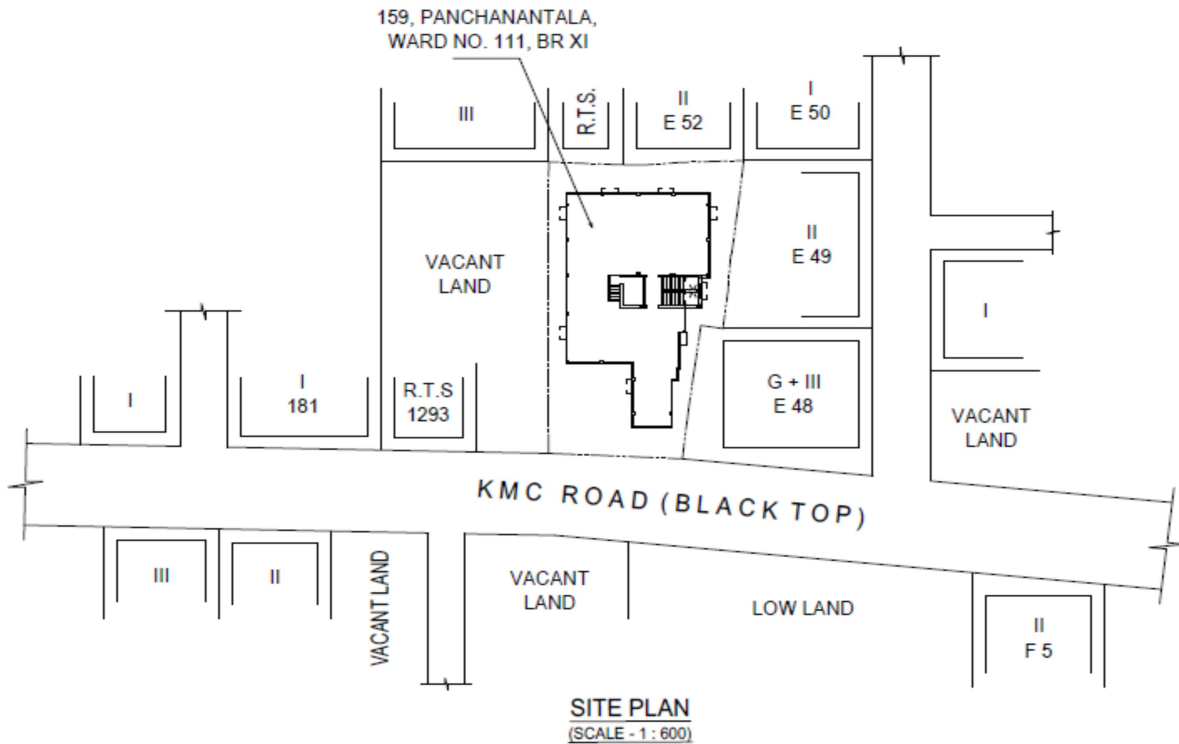

ASHIRBAD CONSTRUCTION

Registered Office at - 3 Commint Park, Panchasayar Road, Kol-94

Phone no- 9331635995

Location Map with Latitude and Longitude **159, PANCHANANTALA** at Premises No. 159, Panchanantala, under Ward No. 111 of Borough - XI of KMC, PS - Bansdrani, Kolkata - 700096, WB, India:

LATITUDE	LONGITUDE
22°28'56"N	88°20'20"E

ASHIRBAD CONSTRUCTION
Balaram Das
Proprietor

Date: 25-02-2026